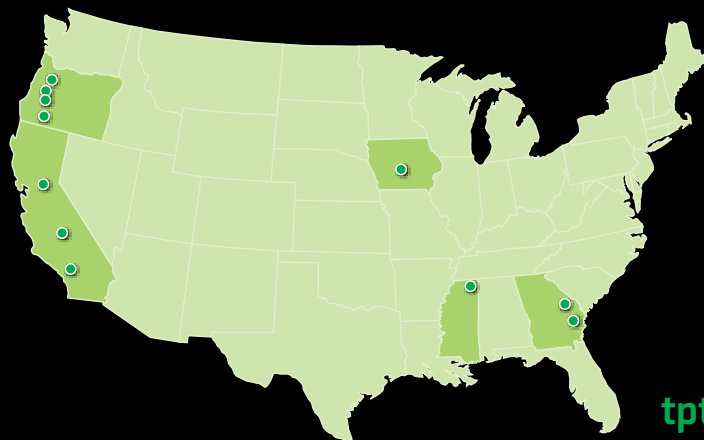

tptrucking.com